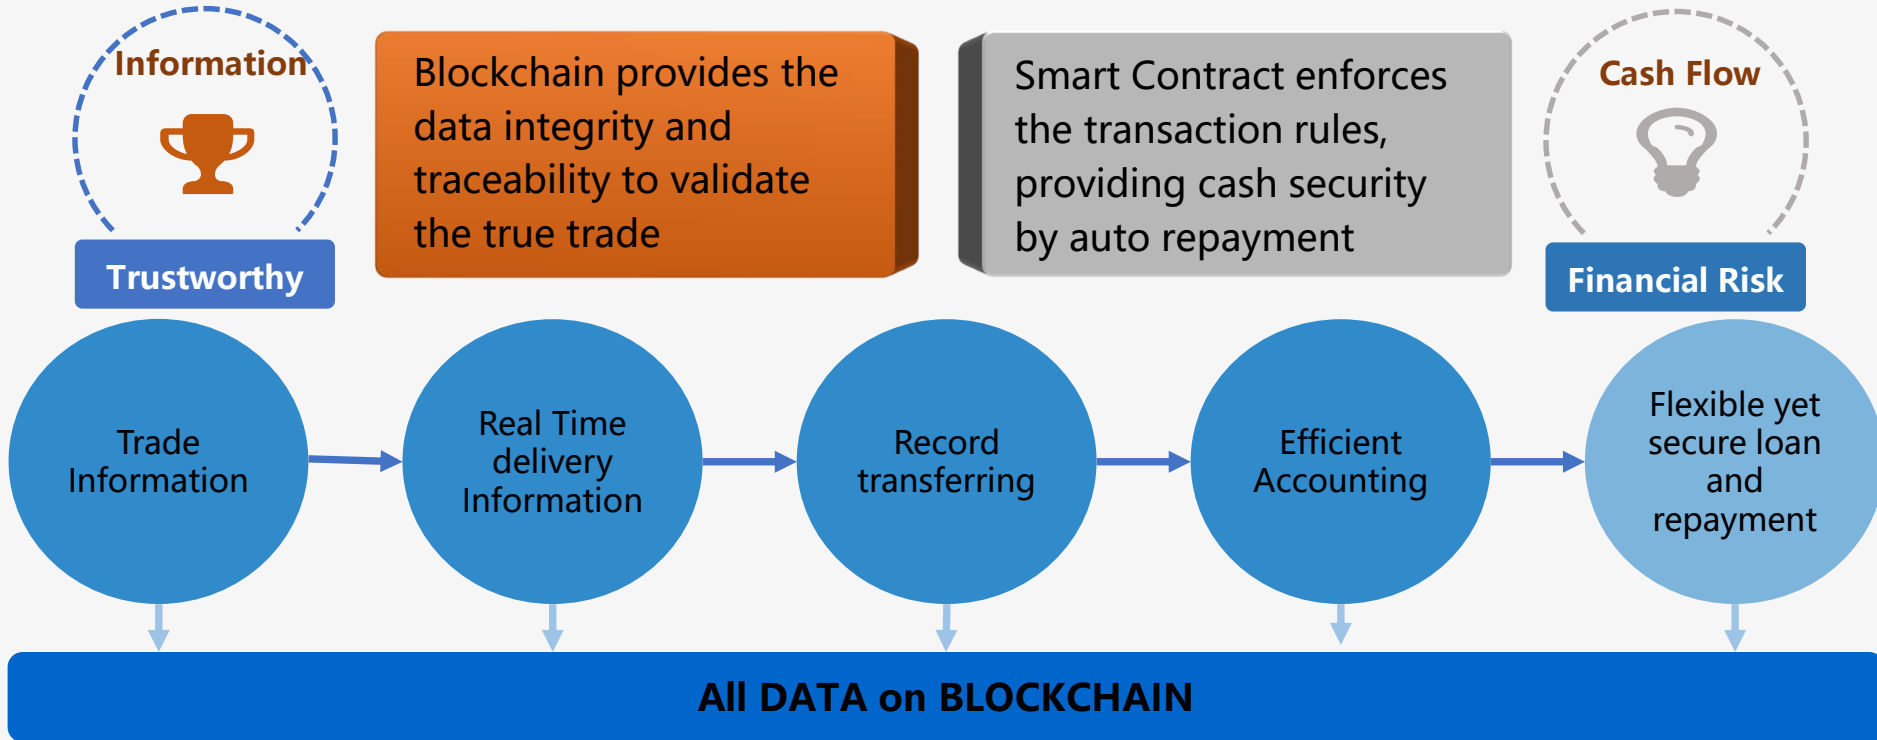

Trusted Data Pool and Trusted Supply Chain Finance System

Tiancheng Liu, Chief Technology Officer, *Easy Visible Sky Tree Technology (Beijing) Co., Ltd.*

Easy Visible Supply Chain Management Co., Ltd

Focuses on Supply chain Management and Fin-Tech services.

Make transactions **VISIBLE** and **TRANSPARENT**

By utilizing Trusted Data Pool and Blockchain technologies, develop digitized asset based Supply Chain Finance platform

Supply Chain and Supply Chain Finance

Basic Risk Management Foundations:

- Core enterprise's credibility
- Ownership or Pledge of physical goods / commodities

Blockchain helps in Information and Cash Flow Close-loop

Difficulties in Supply Chain Finance Practice