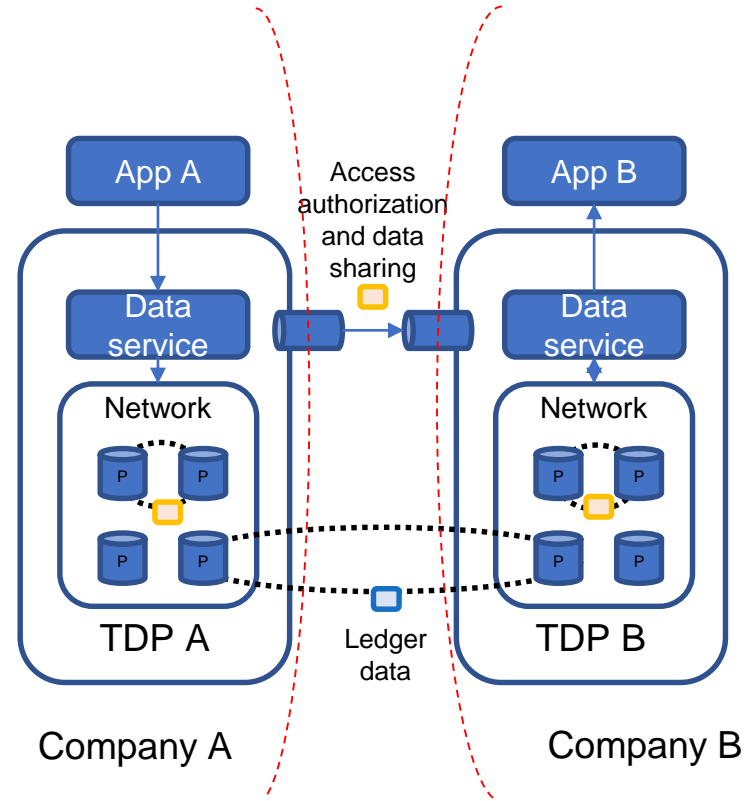

Platform using User-uploaded Data

Blockchain-based Trusted Data Sharing

- Real-time data recording in enterprise blockchain
- Enterprise owns the data controls sharing
- Other entities need authorizations to view the data
- Data authorization and access recorded on-chain as well

Data Validation across trading participants

- Shared ledger created by enterprise
- Real-time data sharing on-chain
- Data consistency guaranteed by consensus mechanism

Goods Supervision

IoT and Blockchain empowered Trusted Warehouse

Trusted Data Pool

- Self-service chain creation
- Data sharing across TDPs by application or on-chain
- Data services with simple APIs and abstraction

Supply Chain Finance Platform

Trusted Assets & Transparent Transactions