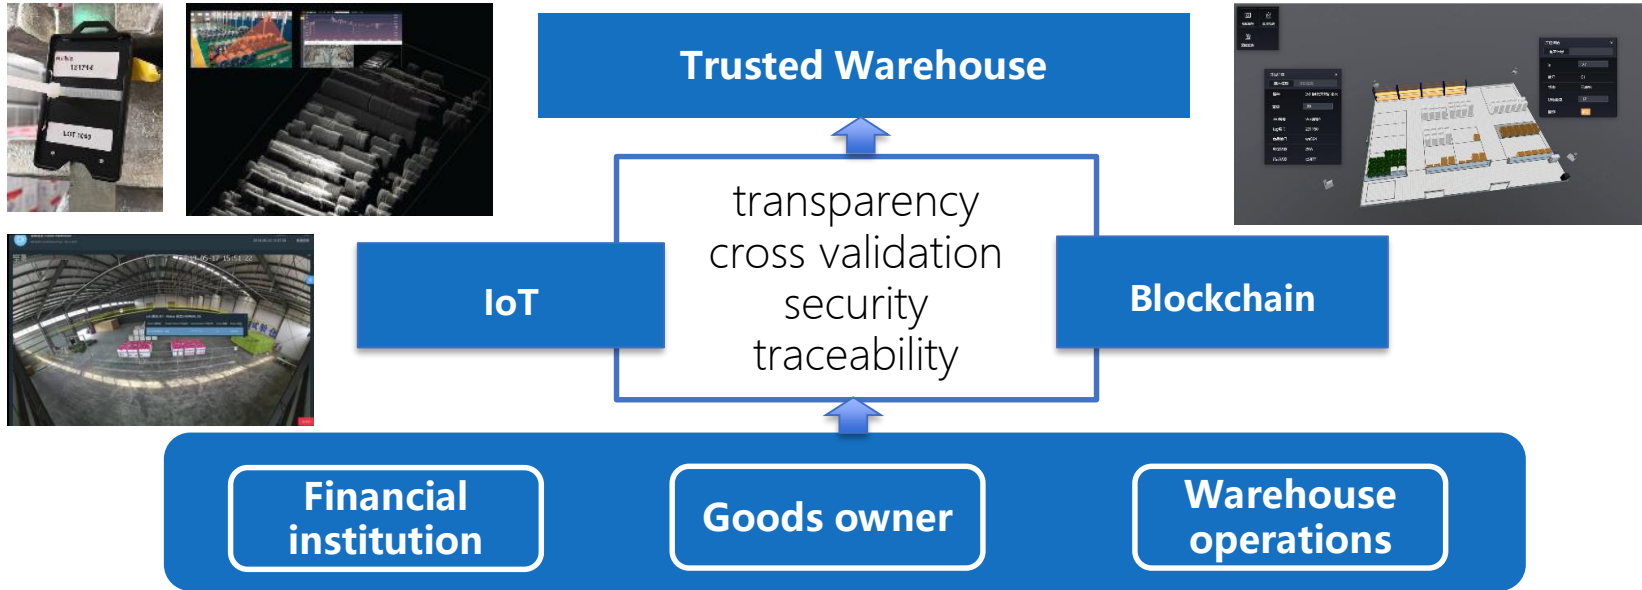

Platform using User-uploaded Data

Blockchain-based Trusted Data Sharing

- Real-time data recording in enterprise blockchain
- Enterprise owns the data controls sharing
- Other entities need authorizations to view the data
- Data authorization and access recorded on-chain as well

Data Validation across trading participants

- Shared ledger created by enterprise
- Real-time data sharing on-chain
- Data consistency guaranteed by consensus mechanism

Goods Supervision

IoT and Blockchain empowered Trusted Warehouse

Trusted Data Pool

- Self-service chain creation
- Data sharing across TDPs by application or on-chain
- Data services with simple APIs and abstraction

Supply Chain Finance Platform

Trusted Assets & Transparent Transactions