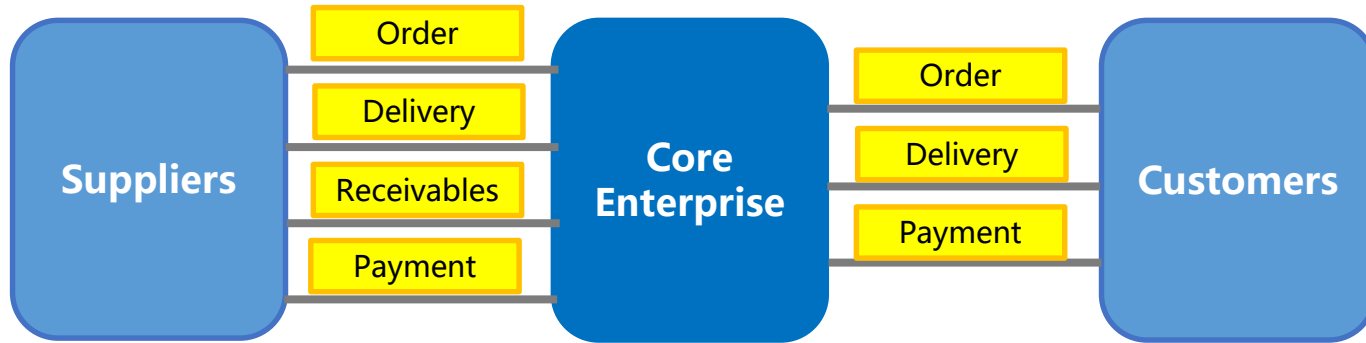

Trusted Data Pool and Trusted Supply Chain Finance System

Tiancheng Liu, Chief Technology Officer, *Easy Visible Sky Tree Technology (Beijing) Co., Ltd.*

Easy Visible Supply Chain Management Co., Ltd

Focuses on Supply chain Management and Fin-Tech services.

Basic Risk Management Foundations:

- Core enterprise's credibility
- Ownership or Pledge of physical goods / commodities

Blockchain helps in Information and Cash Flow Close-loop

Difficulties in Supply Chain Finance Practice

Trusted Data Pool

- Self-service chain creation
- Data sharing across TDPs by application or on-chain
- Data services with simple APIs and abstraction

Supply Chain Finance Platform

Trusted Assets & Transparent Transactions