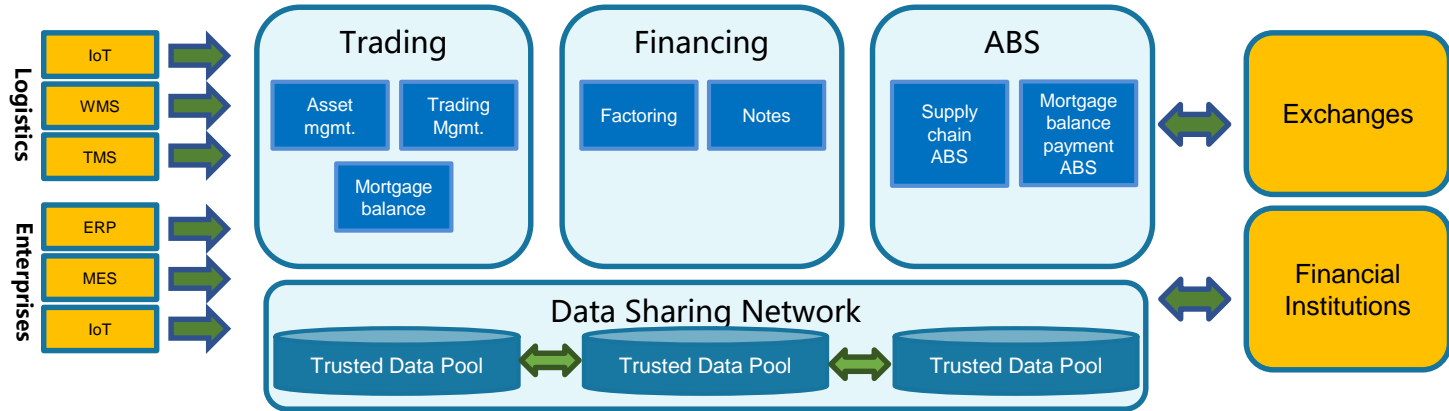

Platform using User-uploaded Data

Blockchain-based Trusted Data Sharing

- Real-time data recording in enterprise blockchain
- Enterprise owns the data controls sharing
- Other entities need authorizations to view the data
- Data authorization and access recorded on-chain as well

Data Validation across trading participants

- Shared ledger created by enterprise
- Real-time data sharing on-chain
- Data consistency guaranteed by consensus mechanism

Goods Supervision

IoT and Blockchain empowered Trusted Warehouse

Trusted Data Pool

- Self-service chain creation
- Data sharing across TDPs by application or on-chain
- Data services with simple APIs and abstraction

Supply Chain Finance Platform

Trusted Assets & Transparent Transactions