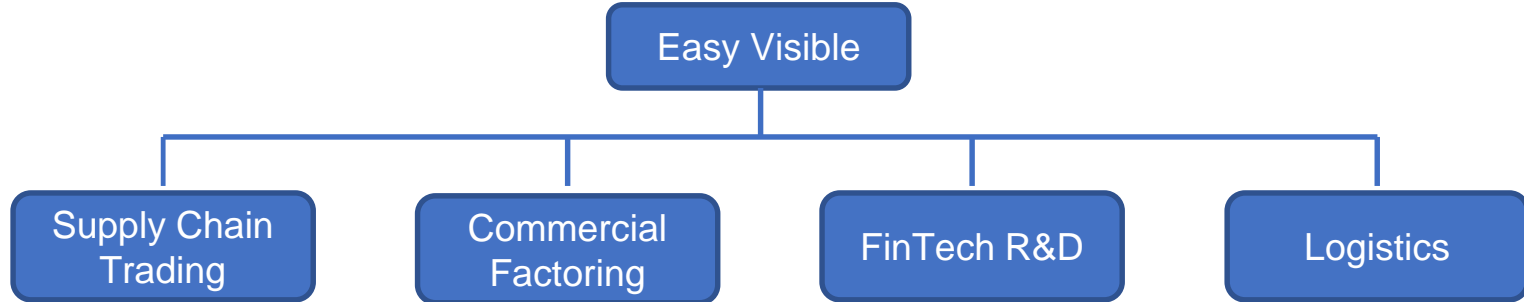

Trusted Data Pool and Trusted Supply Chain Finance System

Tiancheng Liu, Chief Technology Officer, *Easy Visible Sky Tree Technology (Beijing) Co., Ltd.*

Easy Visible Supply Chain Management Co., Ltd

Focuses on Supply chain Management and Fin-Tech services.

Make transactions **VISIBLE** and **TRANSPARENT**

By utilizing Trusted Data Pool and Blockchain technologies, develop digitized asset based Supply Chain Finance platform

Supply Chain and Supply Chain Finance

Basic Risk Management Foundations:

- Core enterprise's credibility
- Ownership or Pledge of physical goods / commodities

Blockchain helps in Information and Cash Flow Close-loop

Difficulties in Supply Chain Finance Practice

Trusted Data Pool

- Self-service chain creation
- Data sharing across TDPs by application or on-chain
- Data services with simple APIs and abstraction

Supply Chain Finance Platform

Trusted Assets & Transparent Transactions